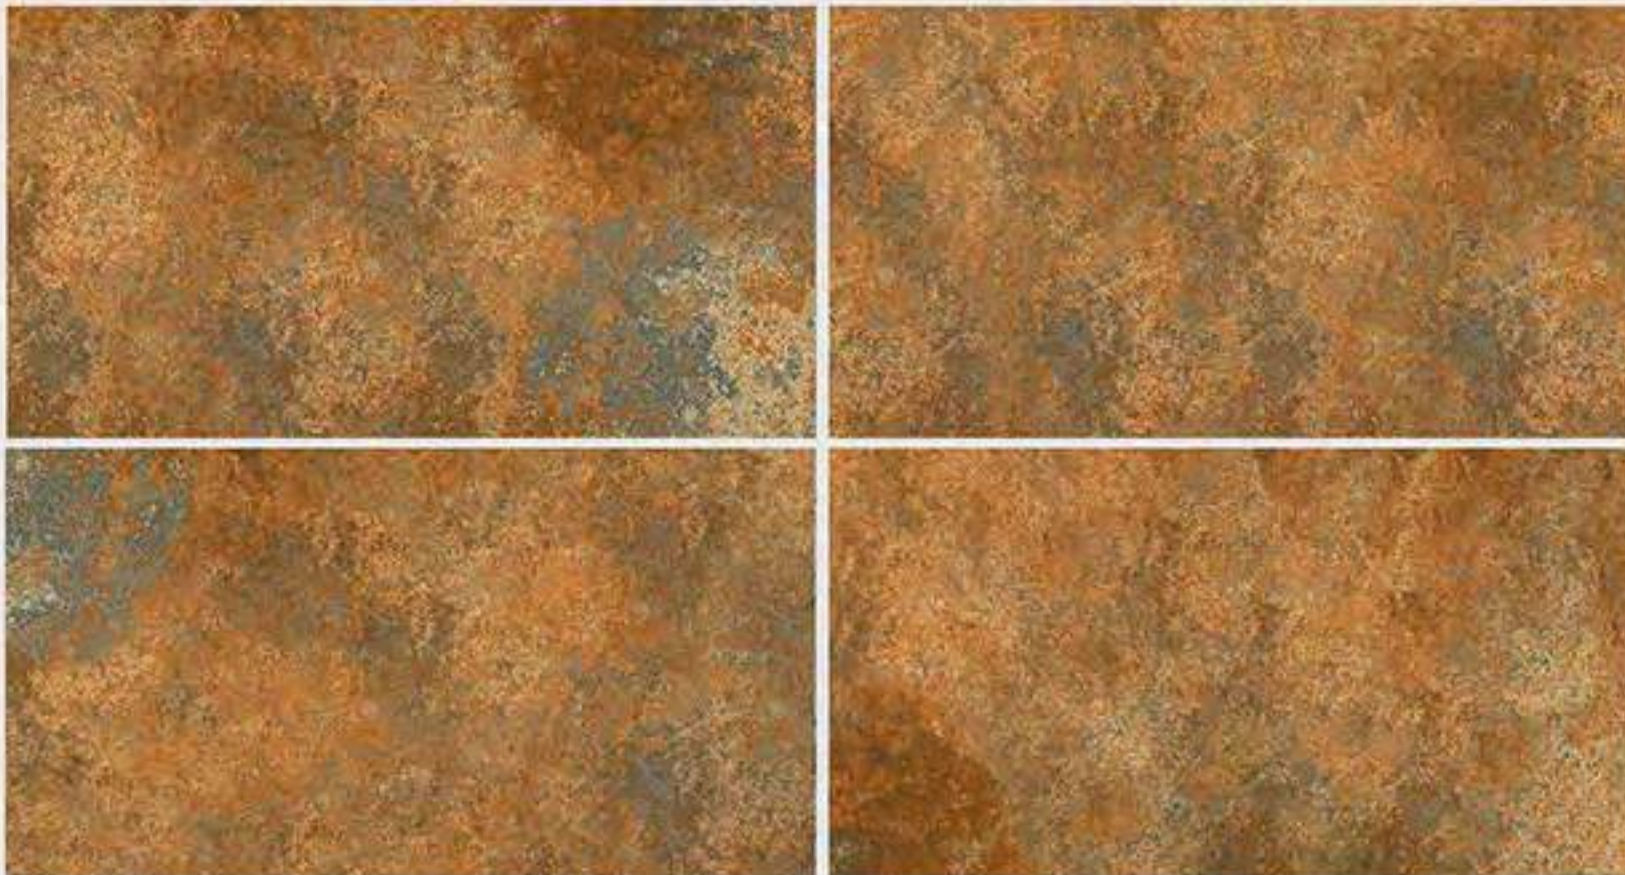

AVAILABLE FACES