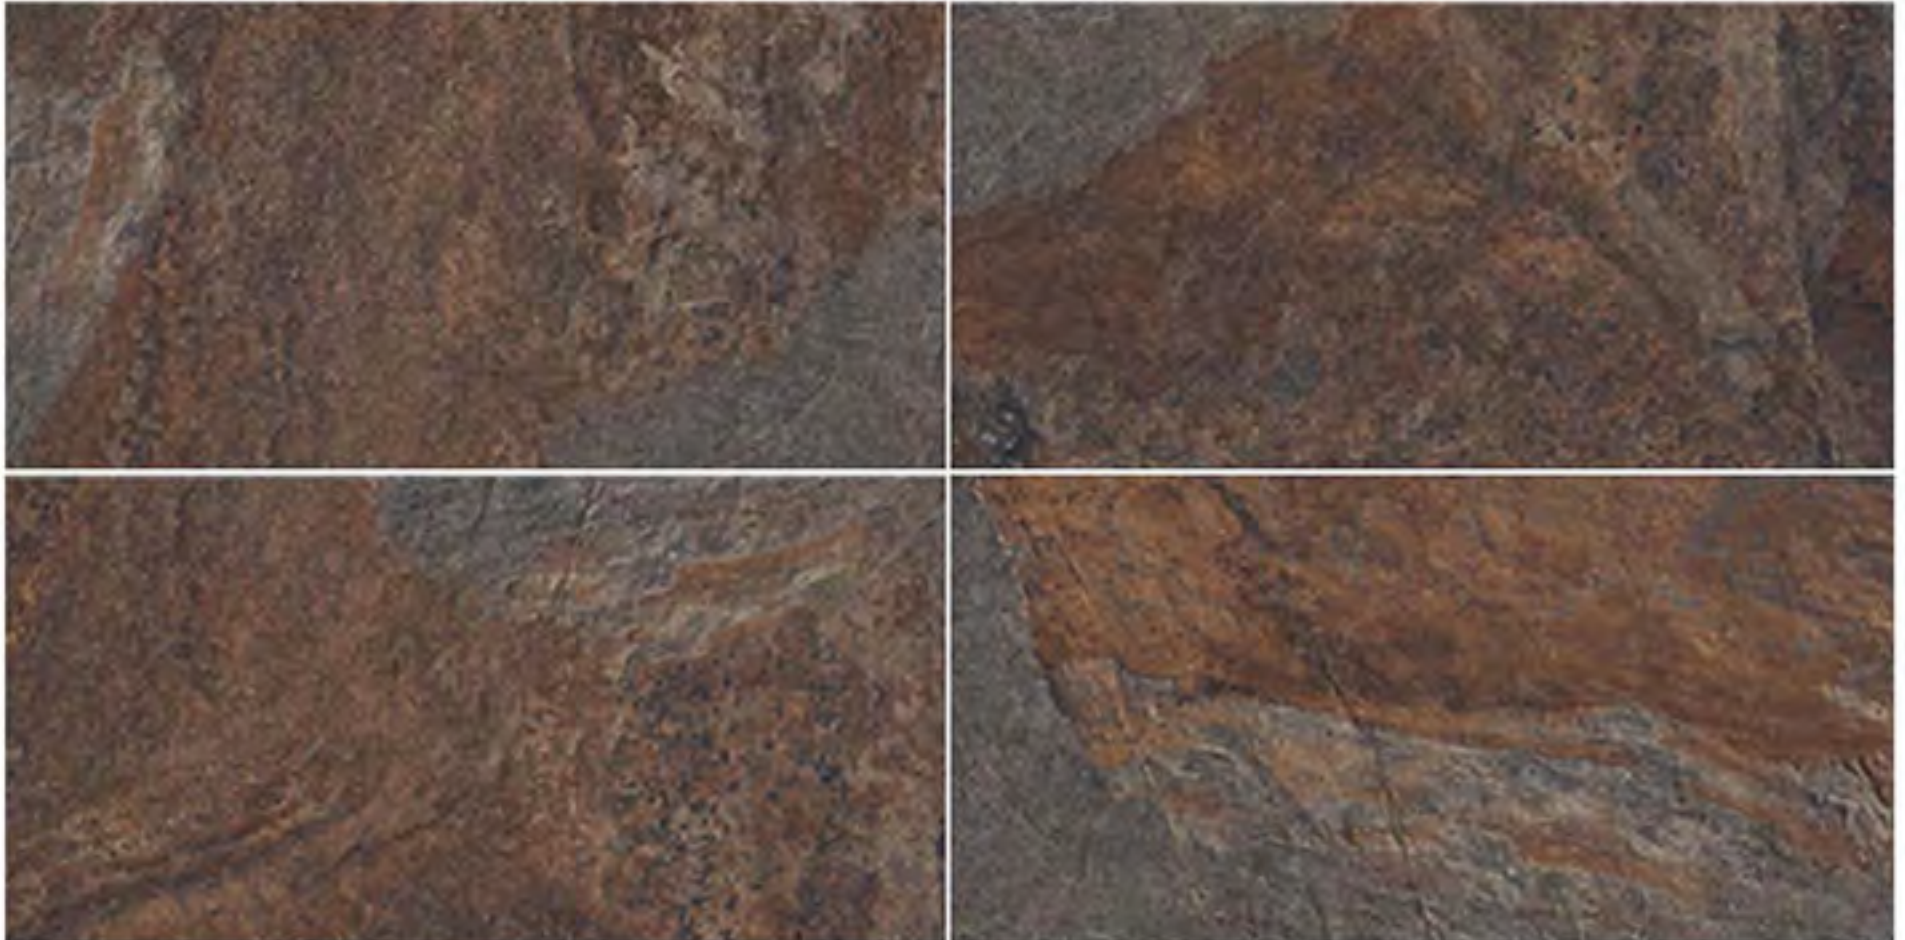

AVAILABE FACES

ROCA CASCADE SUPERMATTE 600X1200 TULIP LIGHT

ROCA CECILLIA

SURFACE

SUPERMATTE

AVAILABLE FACES

ROCA CECILLIA SUPERMATTE 600X1200 DARK BROWN

ROCA FROST