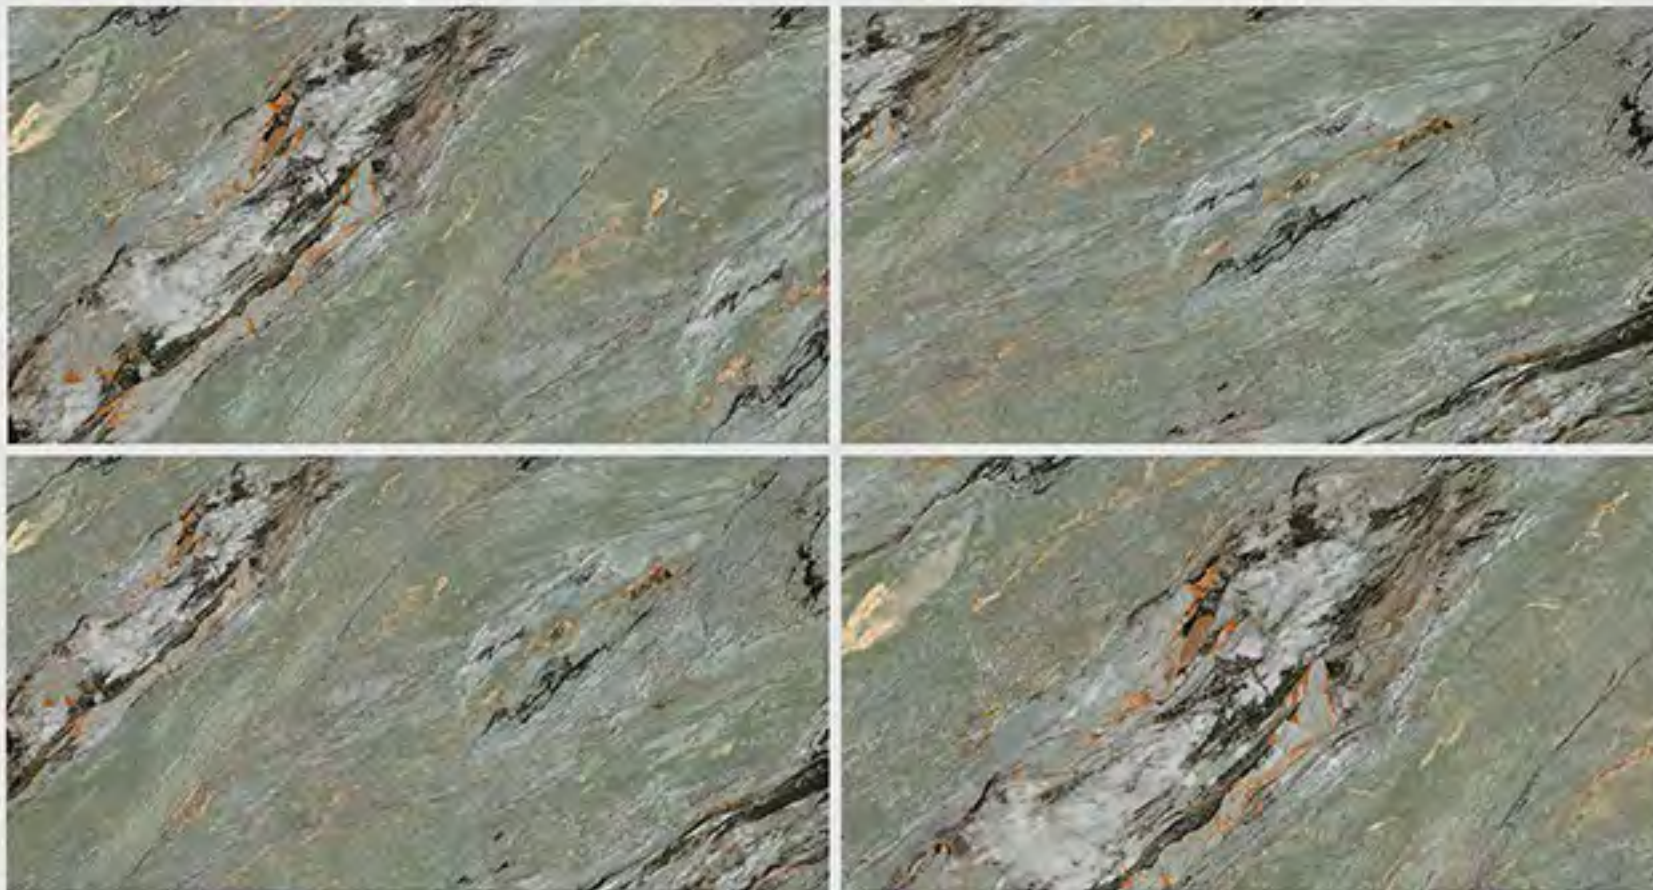

AVAILABLE FACES