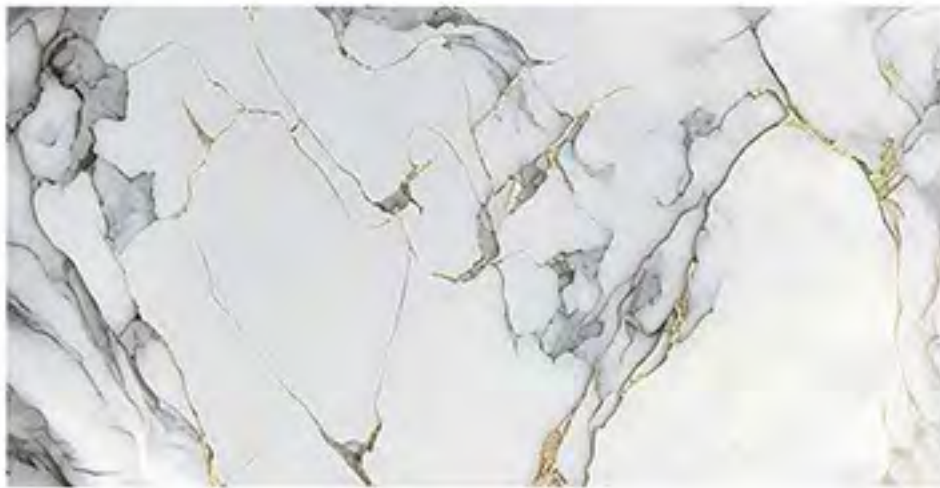

AVAILABLE FACES

MARMI SYMPHONY SUPERSHINE 600X1200 LIGHT GOLD

MARMİ DAZZLE

SURFACE

AVAILABLE FACES

MARMİ DAZZLE SUPERSHINE 600X1200 LIGHT MIX

MARMI BRUCE

SURFACE