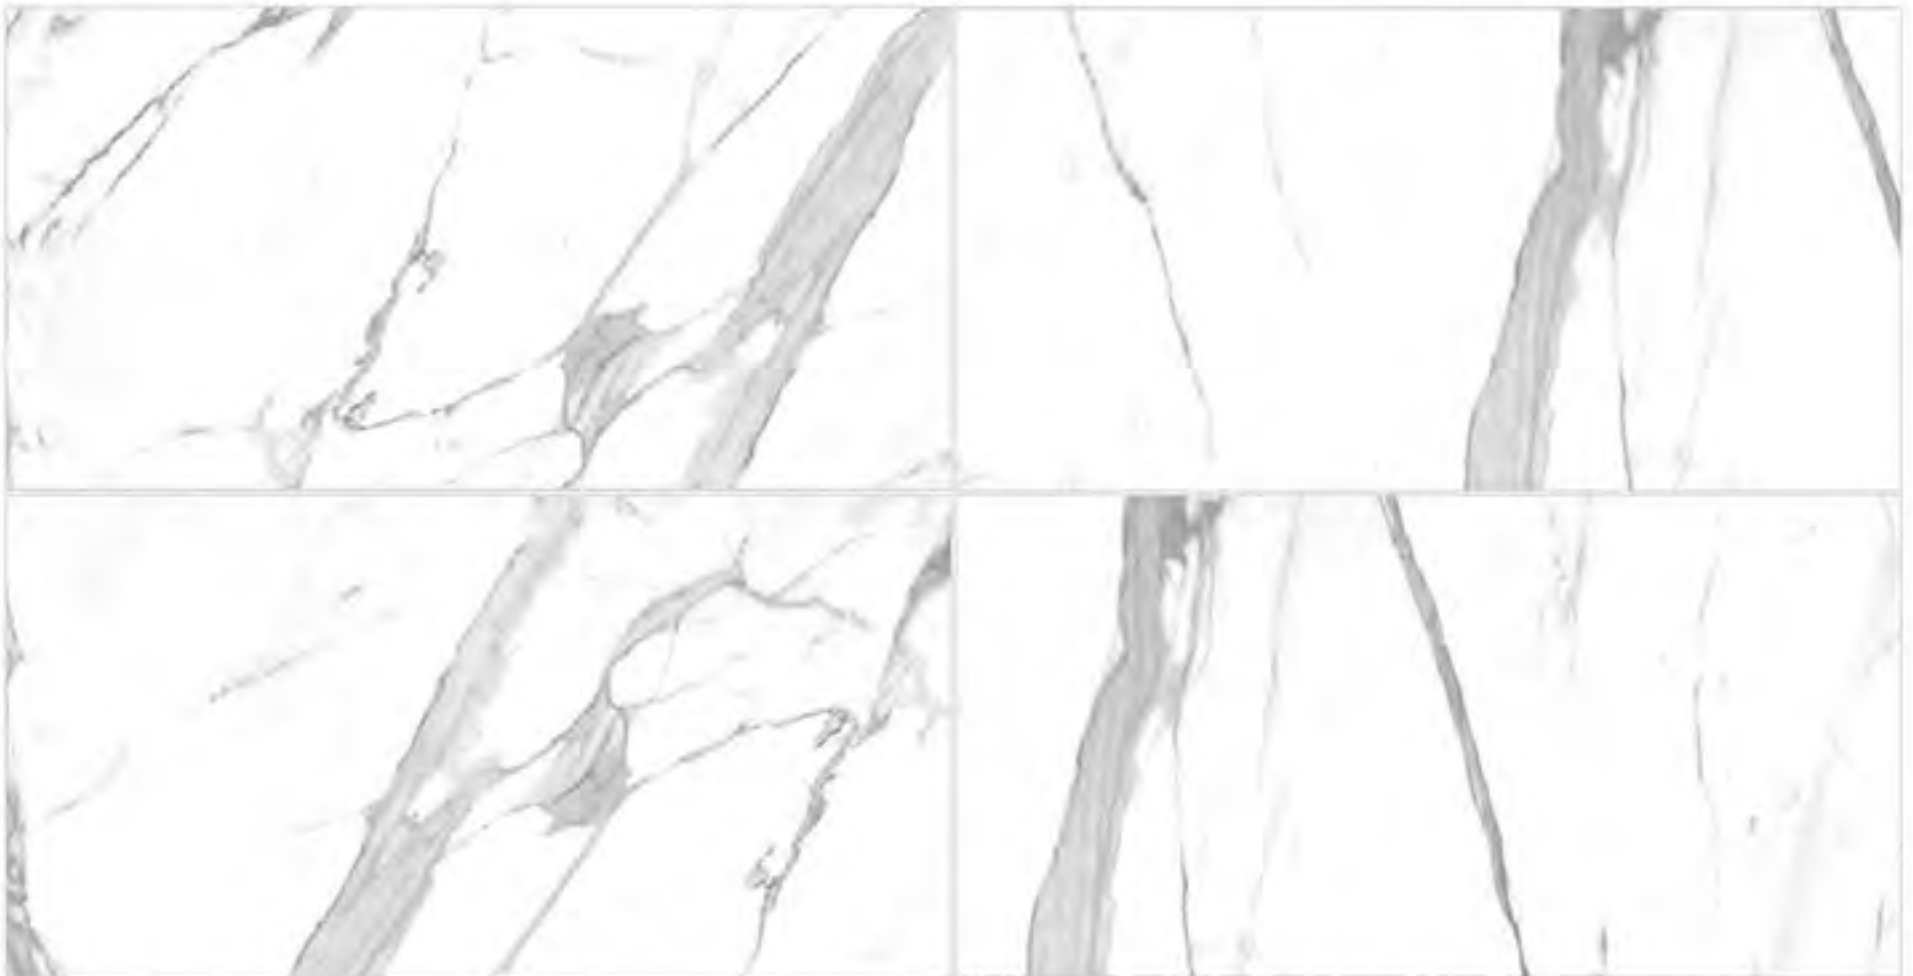

MARMI LIBERTY

TEXTURE

SURFACE

ROCKER EFFECT

LUSTRE

VELVET MATTE

AVAILABLE FACES

MARMI LIBERTY VELVET ROCKER LUSTRE 600X1200* WHITE