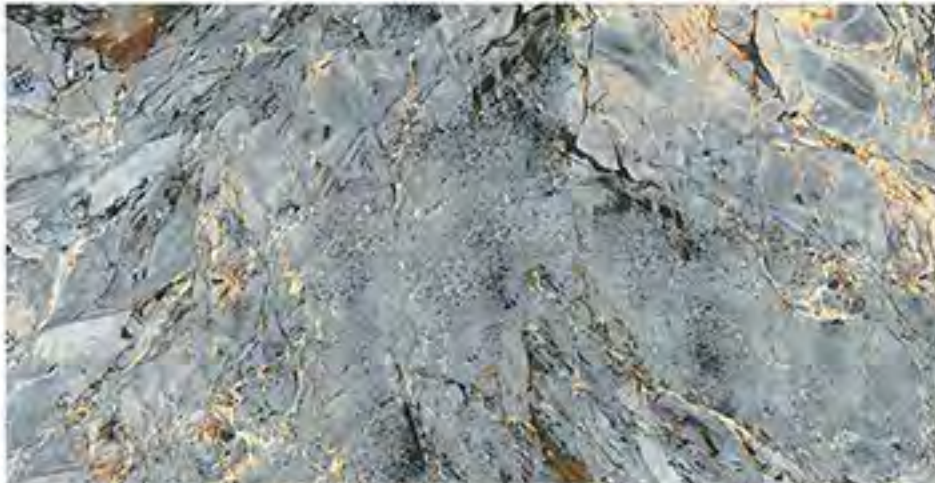

AVAILABLE FACES

MARMI AZZURO SUPERSHINE 600X1200 DARK SILVER

MARMI ATLAS

SURFACE

AVAILABLE FACES

MARMI ATLAS SUPERSHINE 600X1200 DARK ROYAL

MARMI DEVON

SURFACE