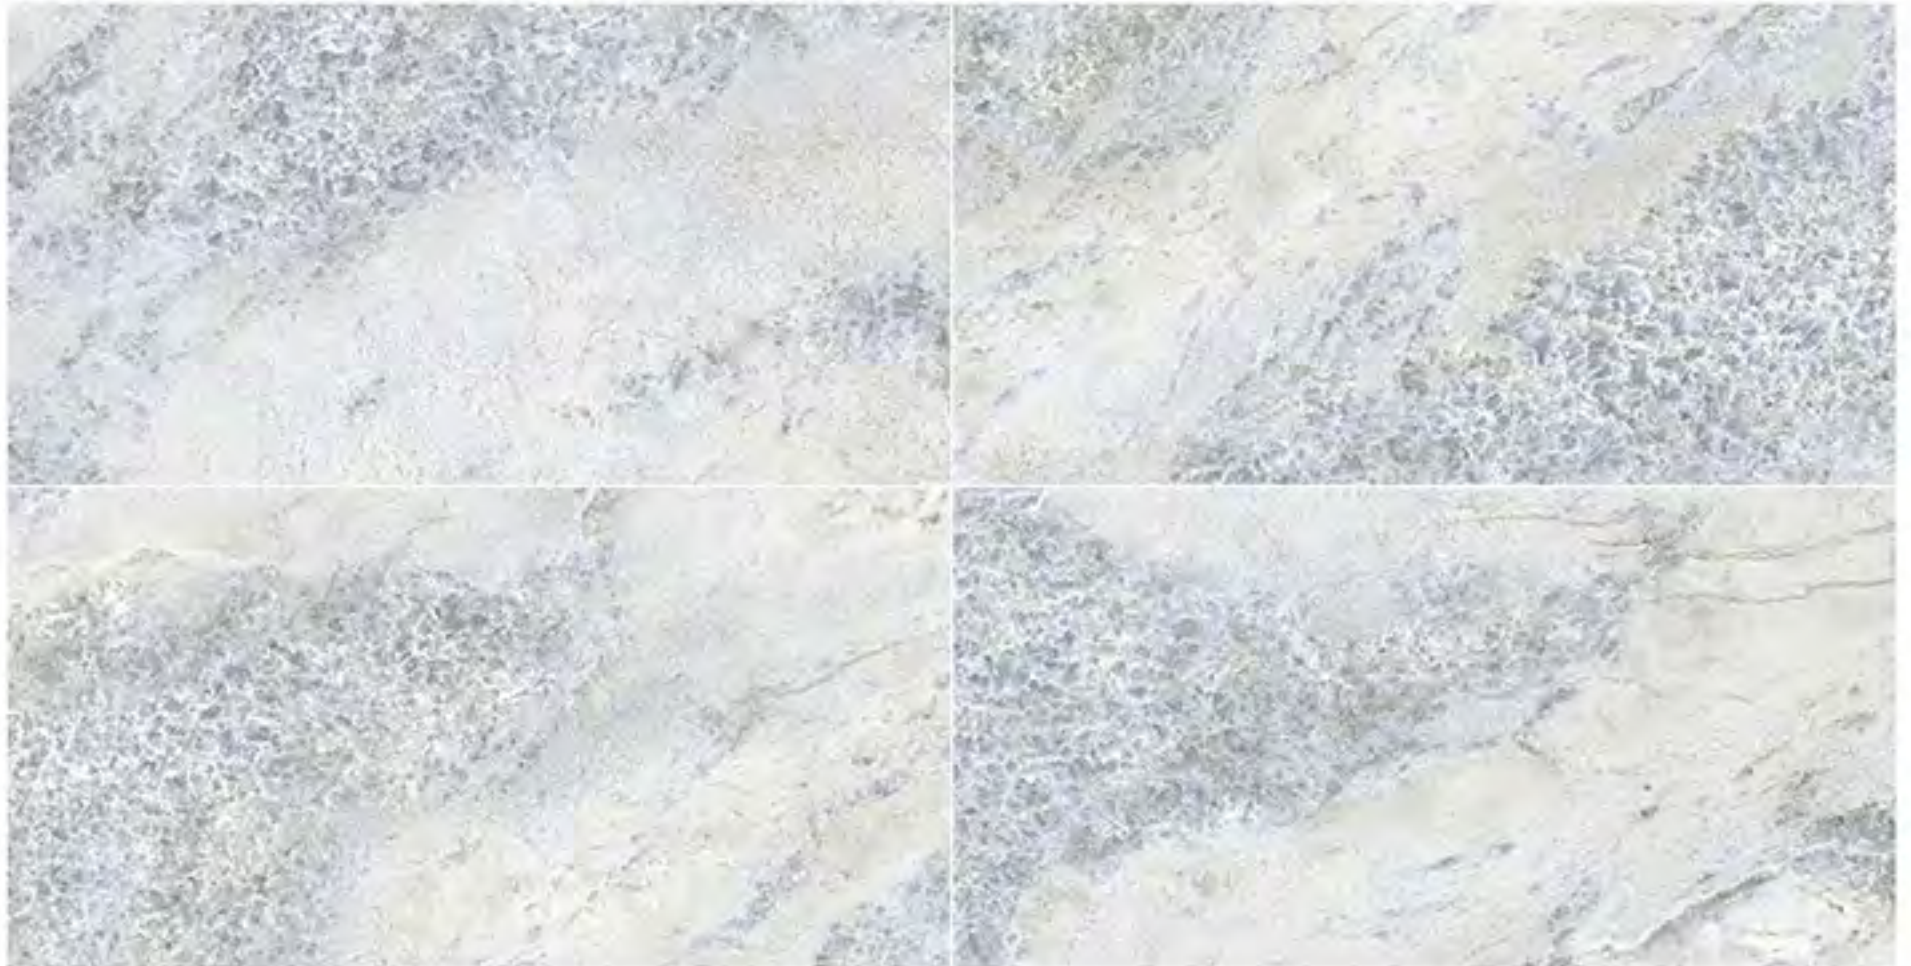

AVAILABLE FACES

MARMI OPAL SUPERSHINE 600X1200 LIGHT GREY