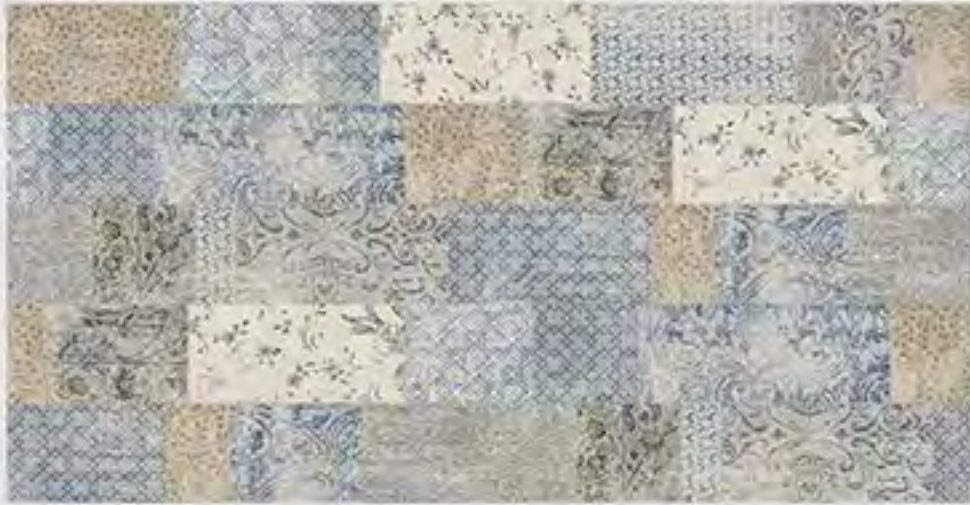

DIAMOND SHINE

SURFACE

DIAMOND SHINE

DECORO FOREST

DECORO FOREST MIX DARK
DIAMOND SHINE

60X120

AVAILABLE SINGAL FACE

DECORO HARMONY