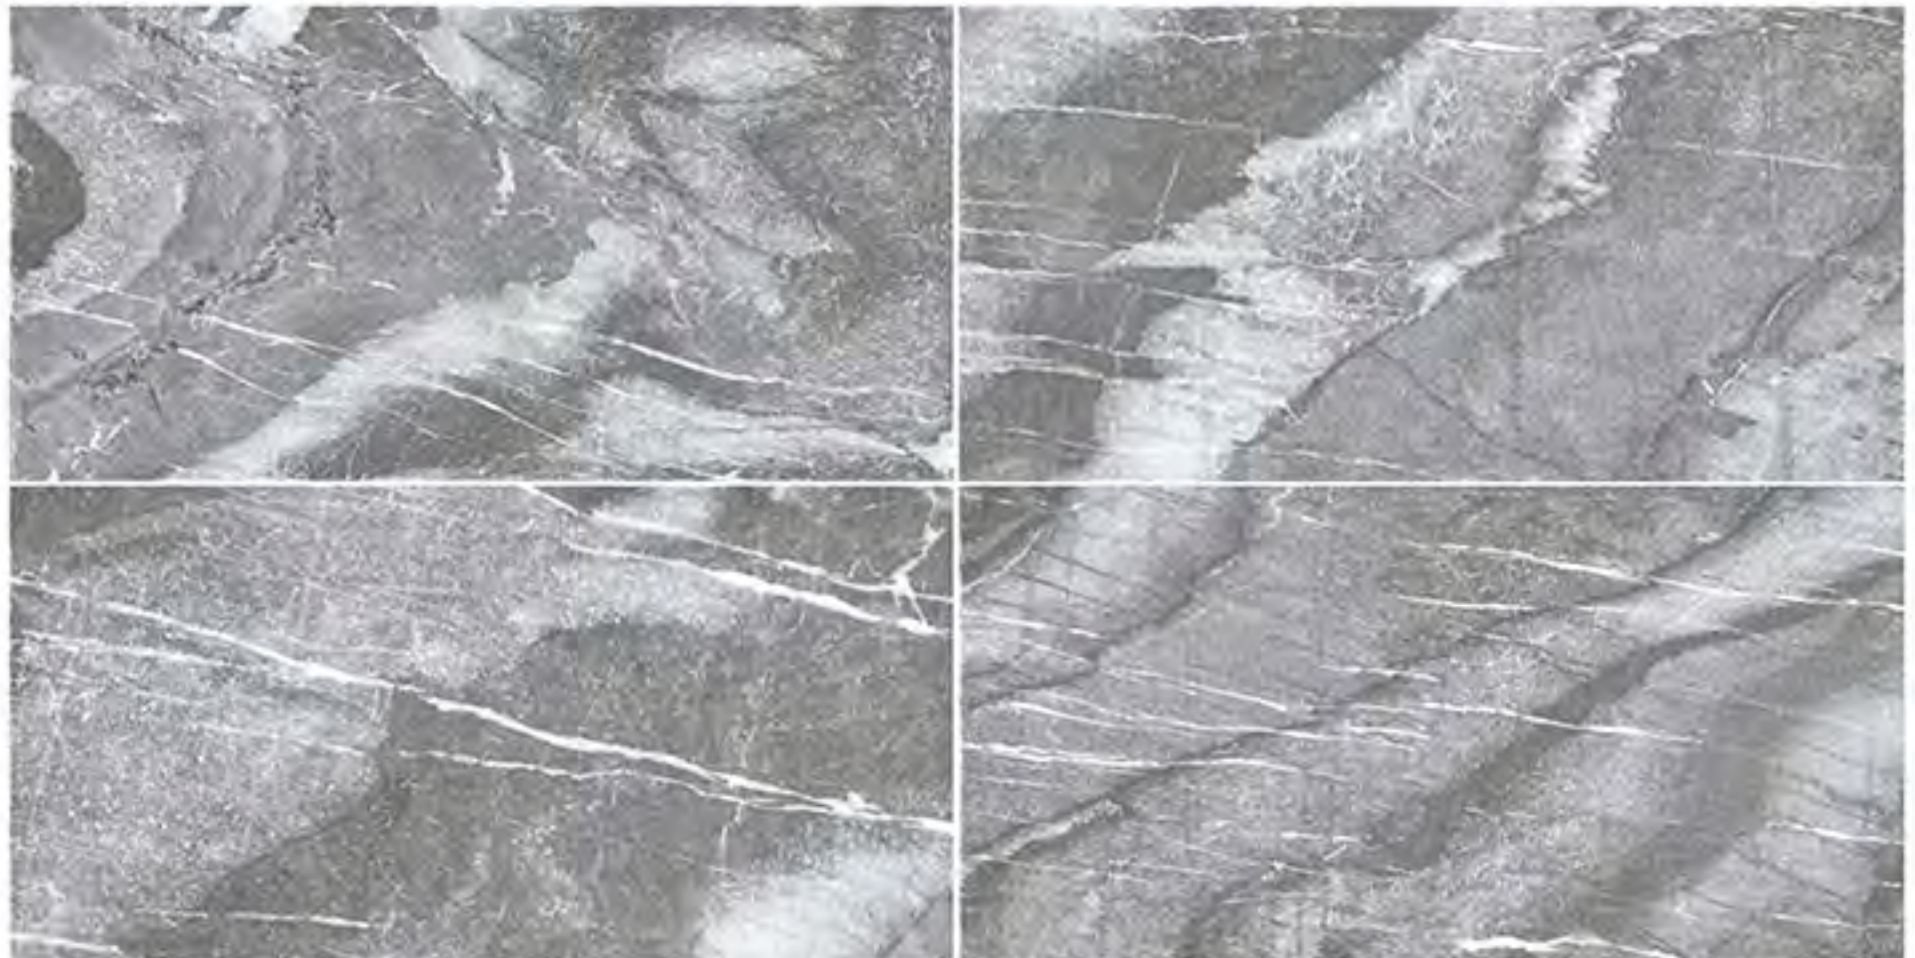

AVAILABE FACES

ROCA HILTON SUPERMATTE 600X1200* SHADOW