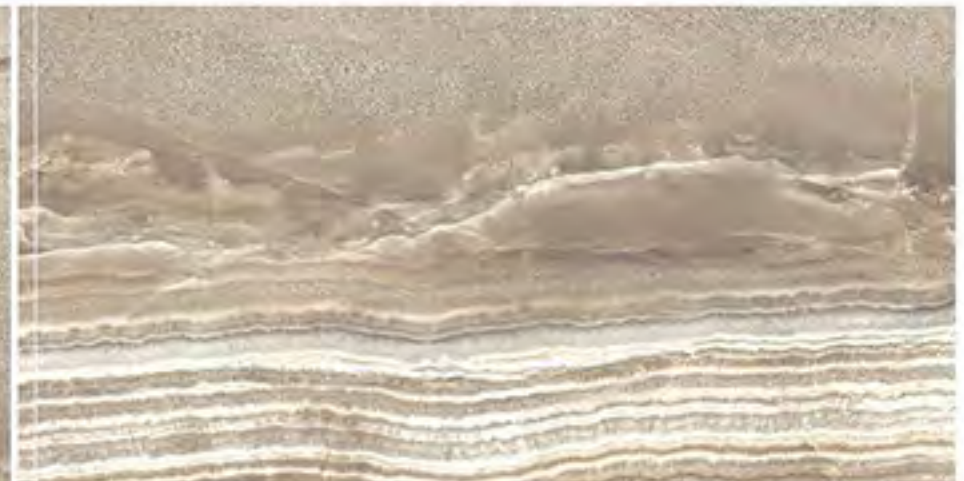

AVAILABLE FACES

MARMI ROMANO VELVET ROCKER LUSTER 600X1200
BEIGE DARK