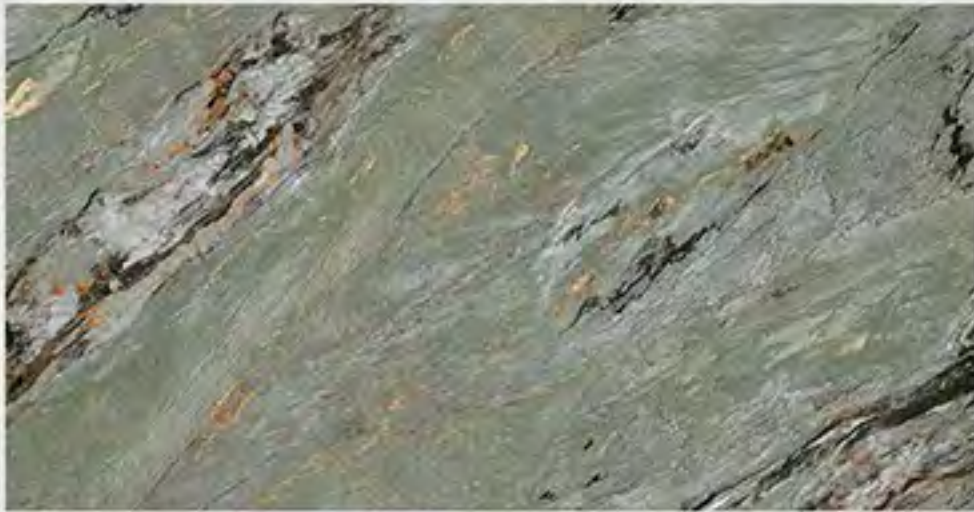

SURFACE

DIAMOND SHINE

MARMI OLIVER

MARMI OLIVER DARK GREEN
DIAMOND SHINE

60X120

AVAILABLE FACES