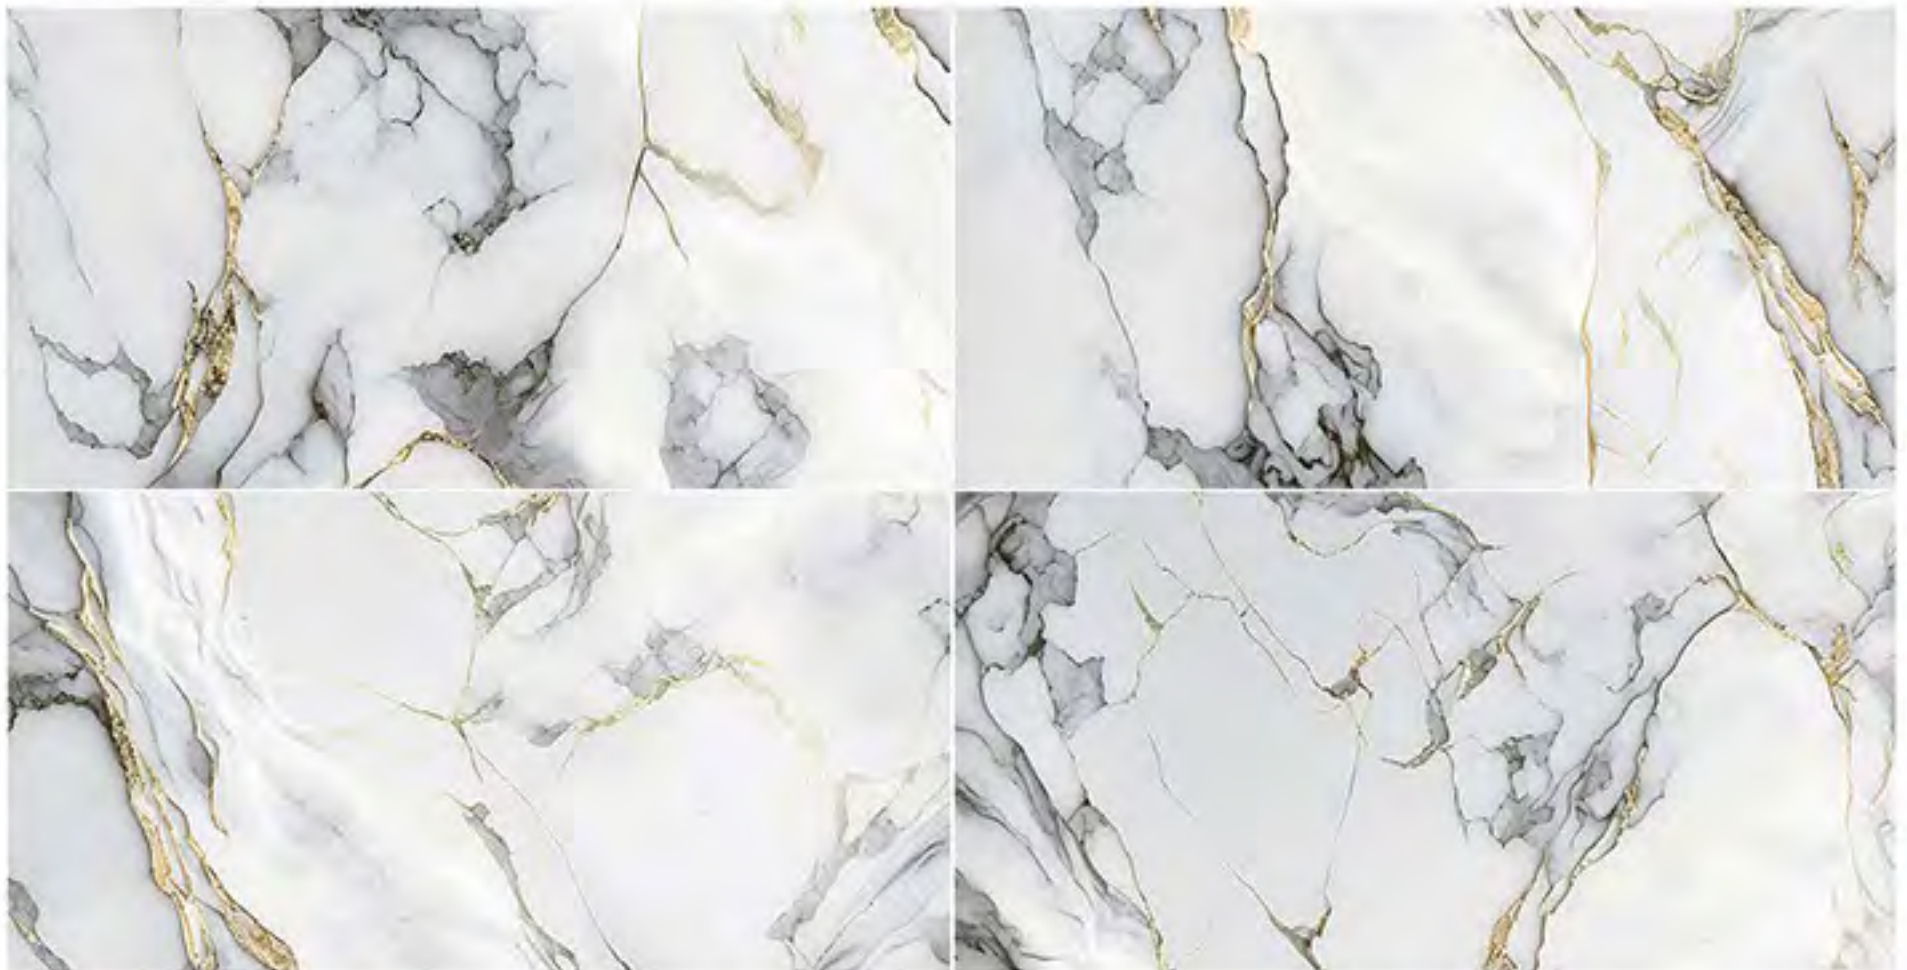

AVAILABLE FACES

MARMI SYMPHONY SUPERSHINE 600X1200 LIGHT GOLD

MARMİ DAZZLE

SURFACE

AVAILABLE FACES

MARMİ DAZZLE SUPERSHINE 600X1200 LIGHT MIX

MARMI BRUCE

SURFACE