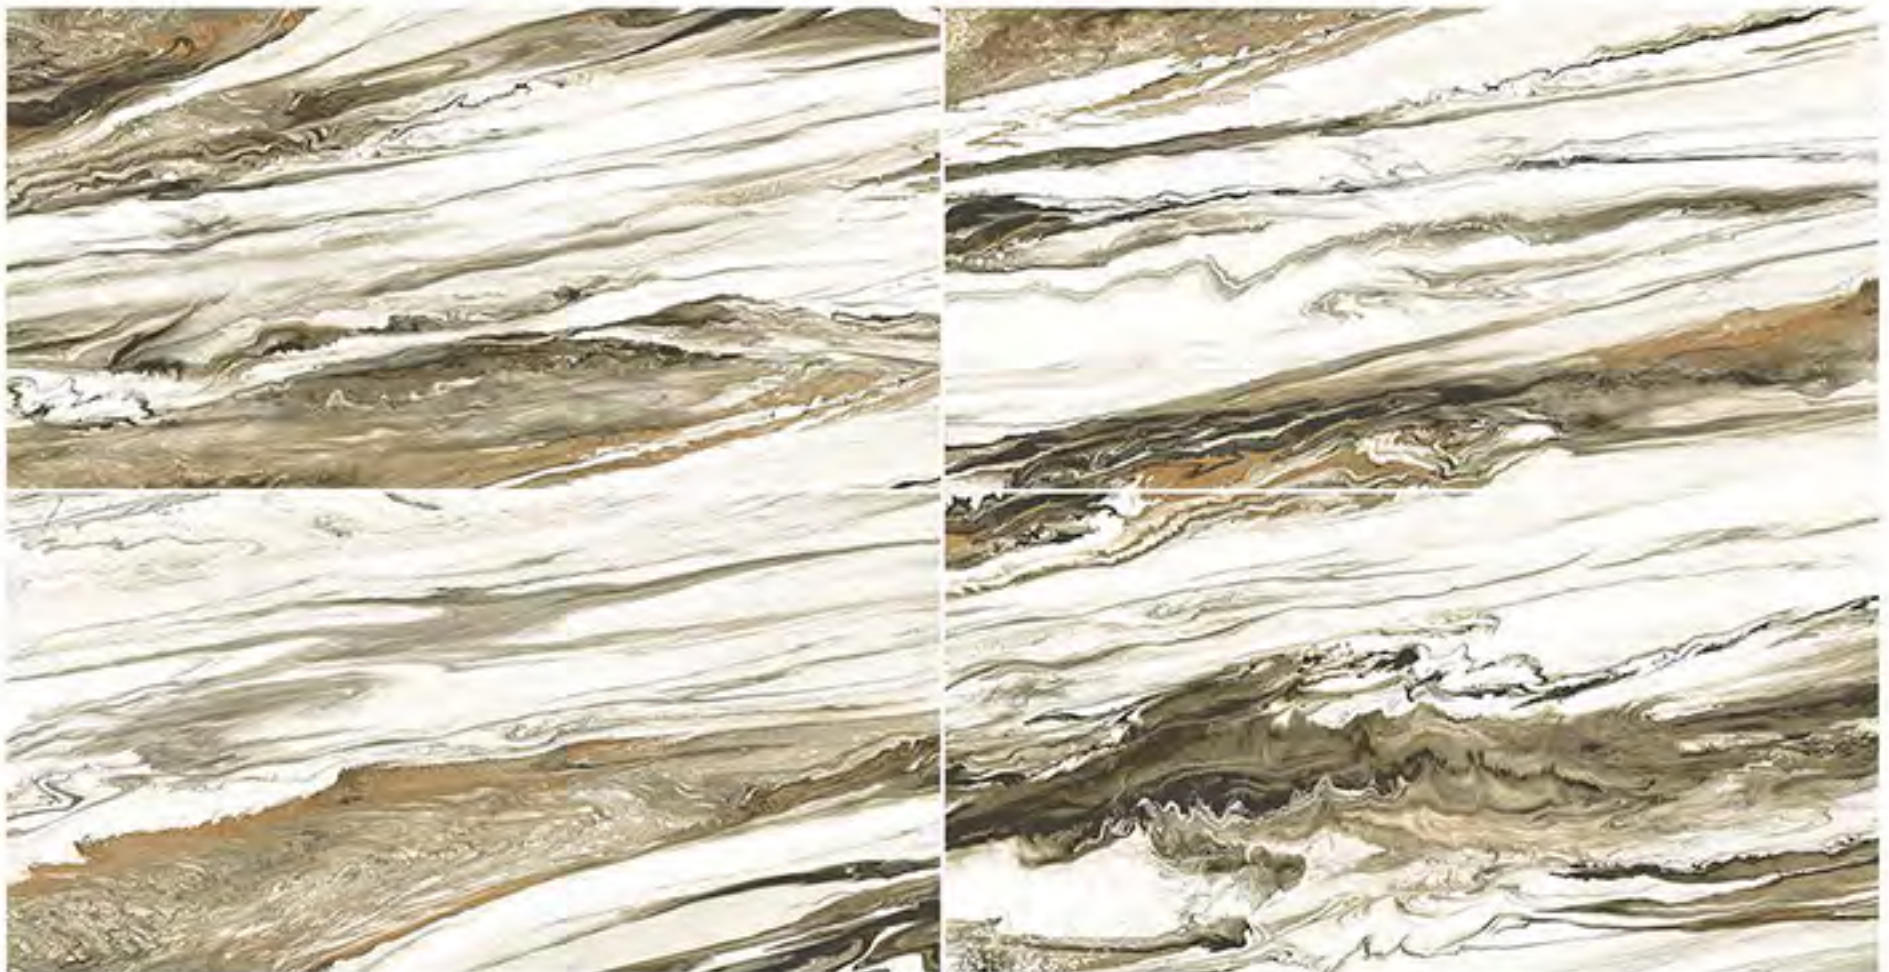

AVAILABLE FACES

MARMI DEVON SUPERSHINE 600X1200 LIGHT BEIGE