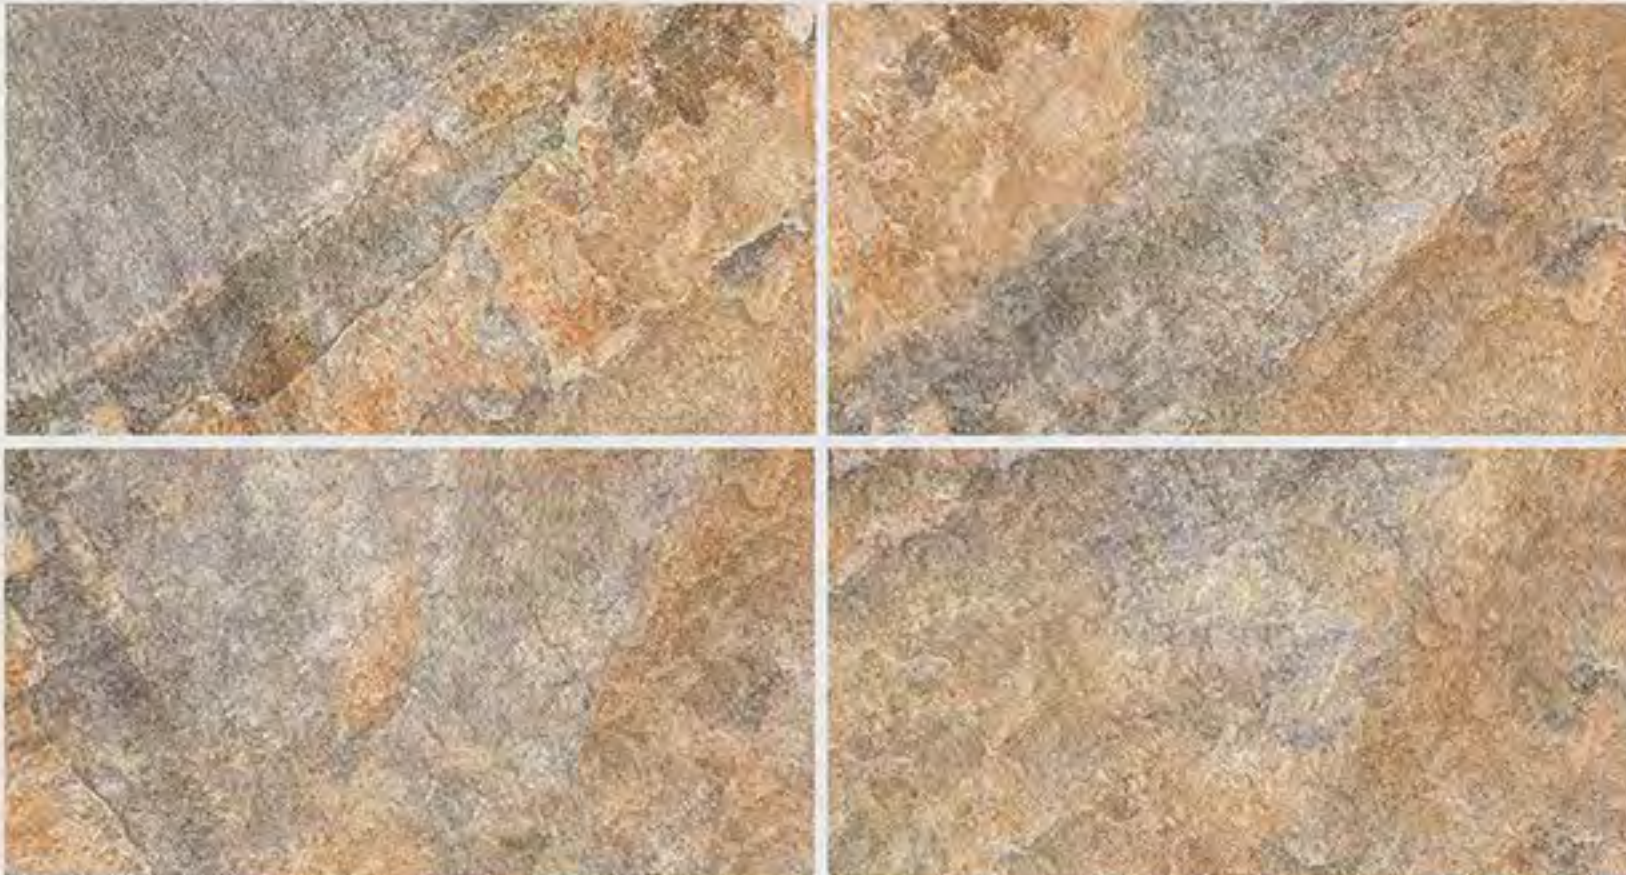

AVAILABLE FACES