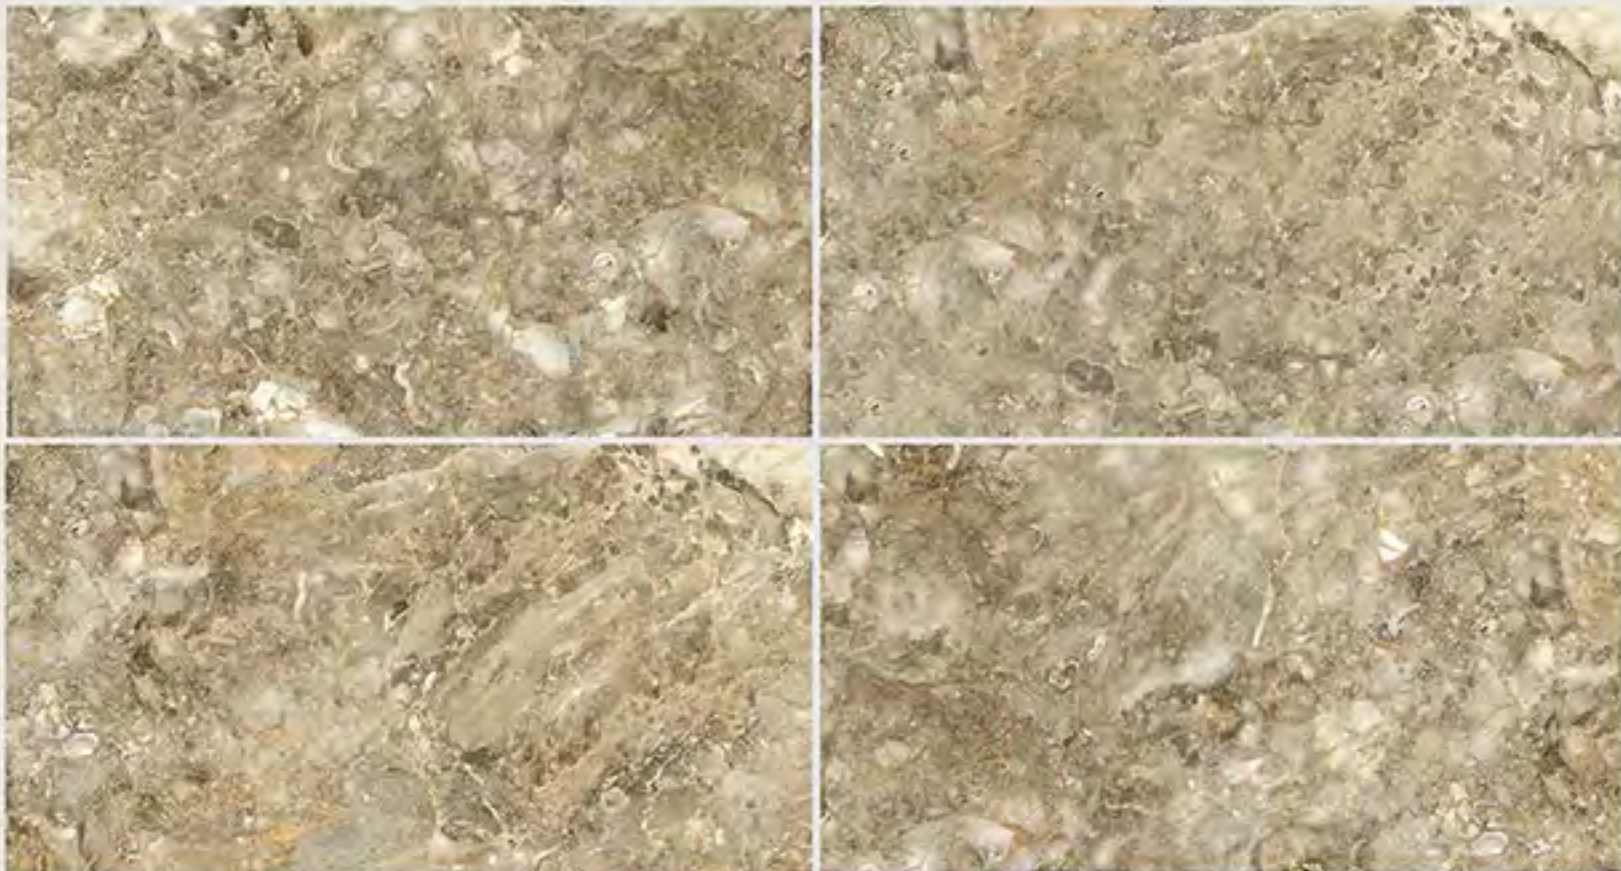

SURFACE

DIAMOND SHINE

MARMI CAESAR

MARMI CAESAR MIX DARK
DIAMOND SHINE

60X120

AVAILABLE SINGAL FACE

SURFACE

DIAMOND SHINE