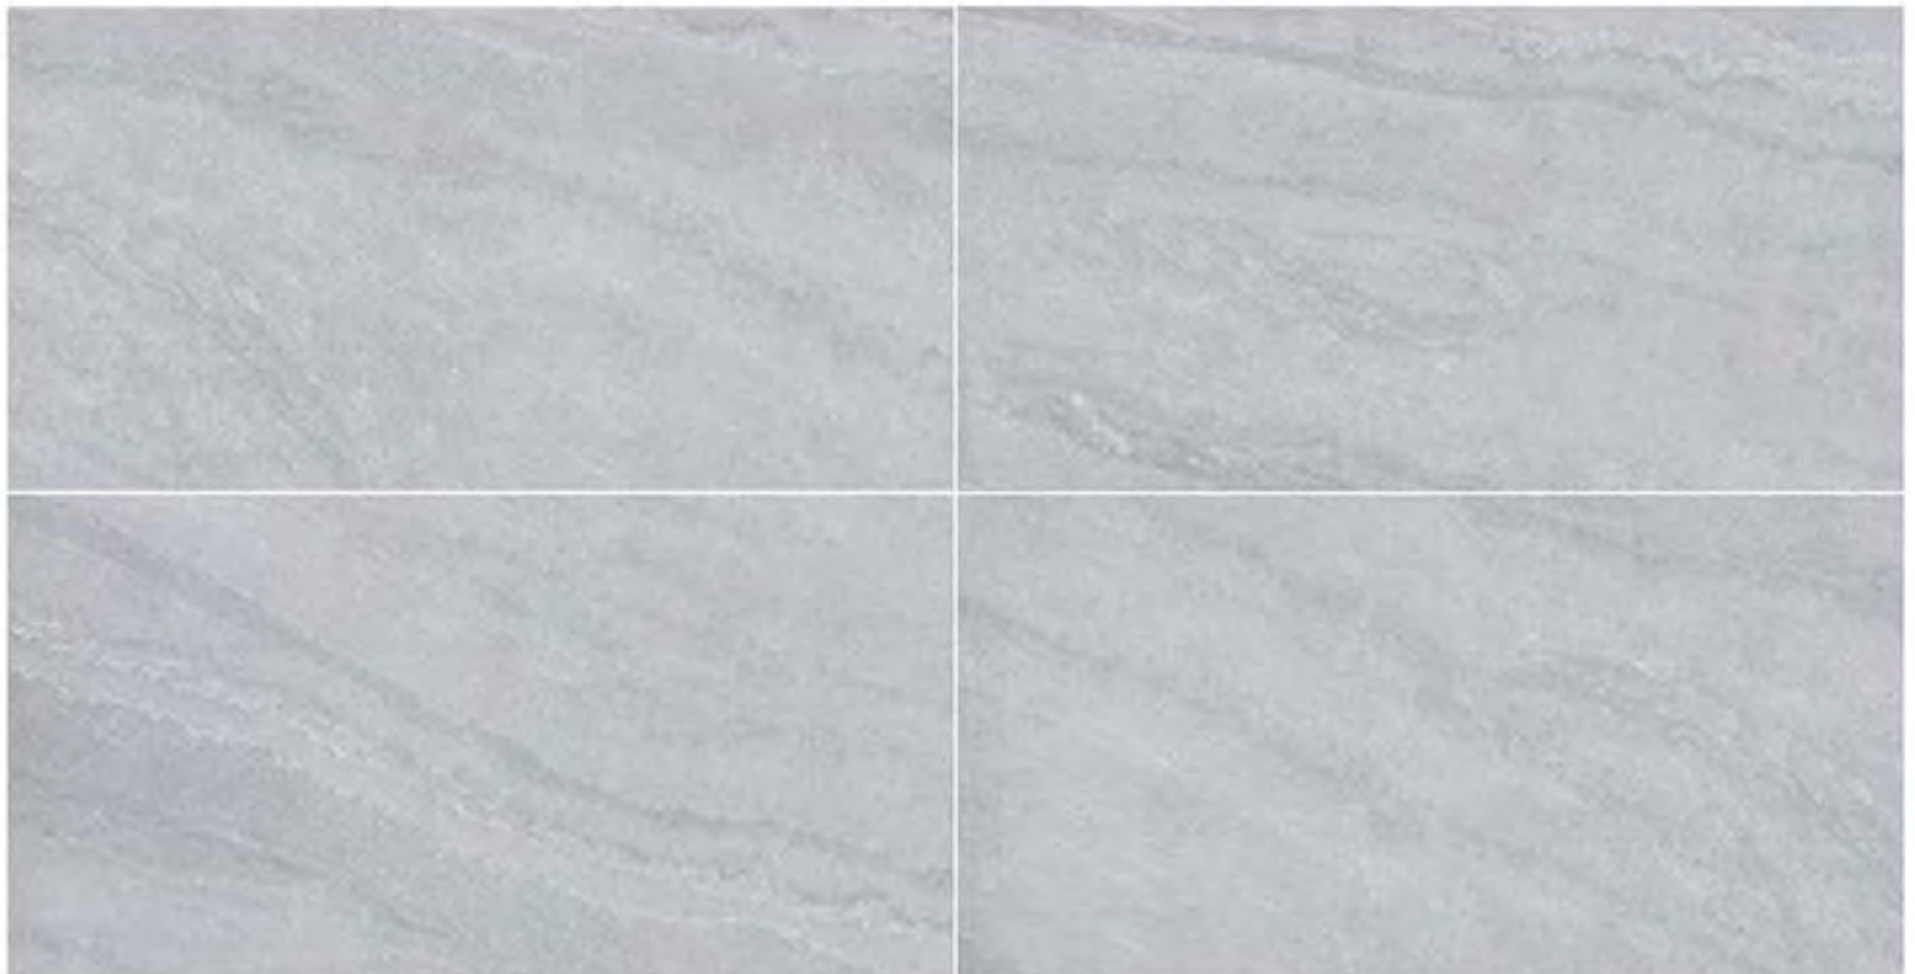

AVAILABE FACES

MARMI EMPERADO SUPERMATTE VELVET ROCKER 600X1200
GREY DARK

MARMI BEVERLY

SURFACE

SUPERMATTE

AVAILABLE FACES

MARMI BEVERLY SUPERMATTE 600X1200* GREY

MARMI VOLCANIC