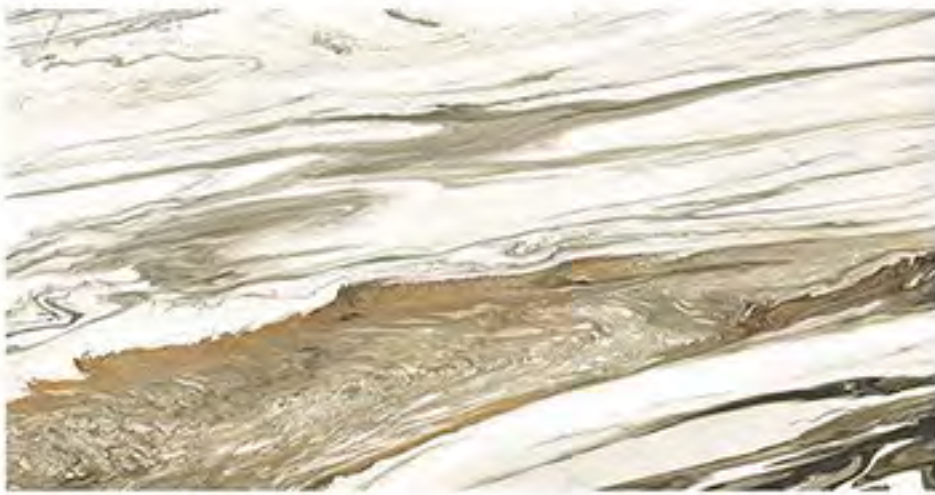

AVAILABLE FACES

MARMI DEVON SUPERSHINE 600X1200 DARK MIX

MARMI DEVON

SURFACE

AVAILABLE FACES

MARMI DEVON SUPERSHINE 600X1200 LIGHT MIX

MARMI DEVON

SURFACE